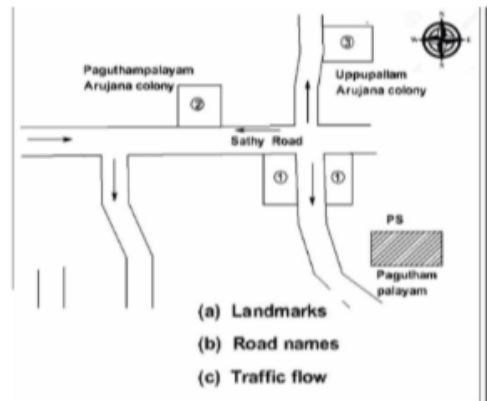

Nazri Naksha

Google Map View

Polling Station Building Front View

Polling Station Front View

Cad View

Key MAP View

Scale:- 1:100cm

Minimum Basic Facility(Please	Water	Ramp	Plug Points	Toilet	Health Care
✓	✓	✓	✓	✓	✓