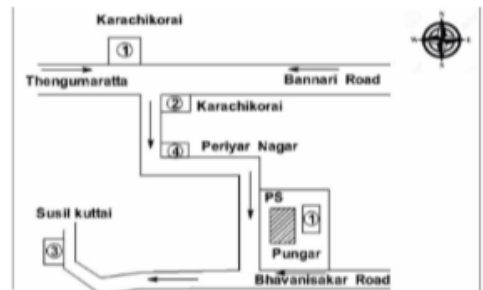

Google Map View

Polling Station Building Front View

Polling Station Front View

Cad View

Key MAP View

Scale:- 1:100cm

Minimum Basic Facility (Please)	Water	Ramp	Plug Points	Toilet	Health Care
✓	✓	✓	✓	✓	✓

- (a) Landmarks
- (b) Road names
- (c) Traffic flow