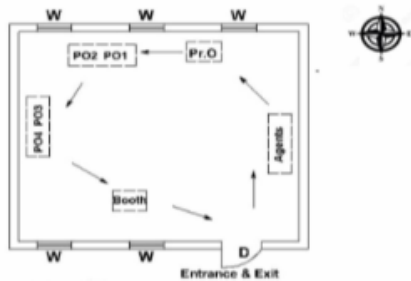

Google Map View

Polling Station Building Front View

Polling Station Front View

Cad View

Key MAP View

Scale:- 1:100cm

Minimum Basic Facility (Please)	Water	Ramp	Plug Points	Toilet	Health Care
✓	✓	✓	✓	✓	✓

- (a) Landmarks
- (b) Road names
- (c) Traffic flow