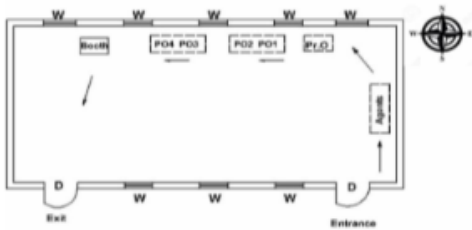

Google Map View

Polling Station Building Front View

Polling Station Front View

Cad View

Key MAP View

Scale:- 1:100cm

Minimum Basic Facility(Please)	Water	Ramp	Plug Points	Toilet	Health Care
✓	✓	✓	✓	✓	✓

(a) Landmarks