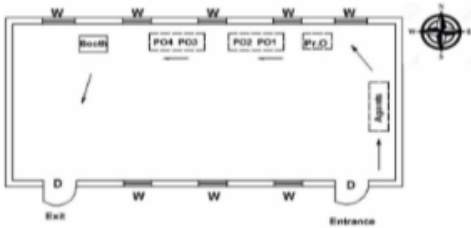

Google Map View

Polling Station Building Front View

Polling Station Front View

Cad View

Key MAP View

Scale:- 1:100cm

Minimum Basic Facility(Please)	Water	Ramp	Plug Points	Toilet	Health Care
✓	✓	✓	✓	✓	✓

(a) Landmarks