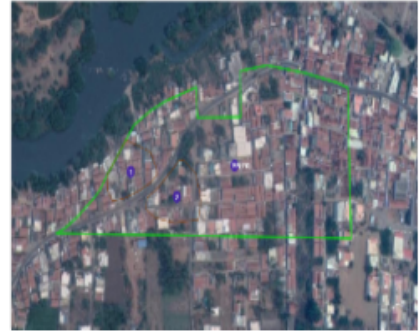

Nazri Naksha

Google Map View