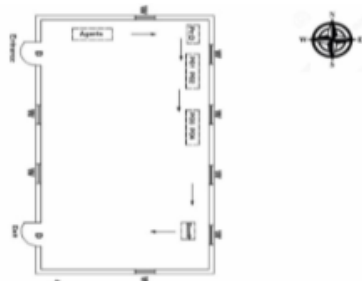

Google Map View

Polling Station Building Front View

Polling Station Front View

Cad View

Key MAP View

Scale:- 1:100cm

Minimum Basic Facility(Please)	Water	Ramp	Plug Points	Toilet	Health Care
✓	✓	✓	✓	✓	✓

- (a) Landmarks
- (b) Road names
- (c) Traffic flow