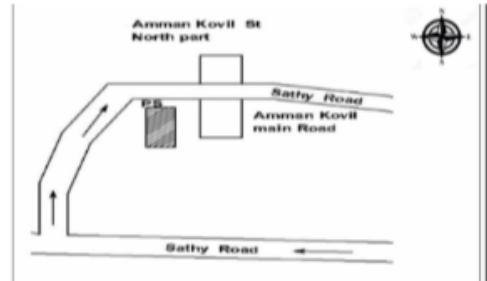

Google Map View

Polling Station Building Front View

Polling Station Front View

Cad View

Key MAP View

Scale:- 1:100cm

Minimum Basic Facility(Please)	Water	Ramp	Plug Points	Toilet	Health Care
✓	✓	✓	✓	✓	✓

- (a) Landmarks
- (b) Road names
- (c) Traffic flow