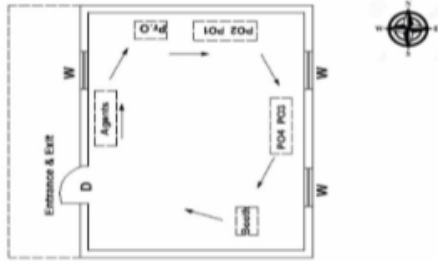

Google Map View

Polling Station Building Front View

Polling Station Front View

Cad View

Key MAP View

Scale:- 1:100cm

Minimum Basic Facility(Please)	Water	Ramp	Plug Points	Toilet	Health Care
✓	✓	✓	✓	✓	✓

- (a) Landmarks
- (b) Road names
- (c) Traffic flow