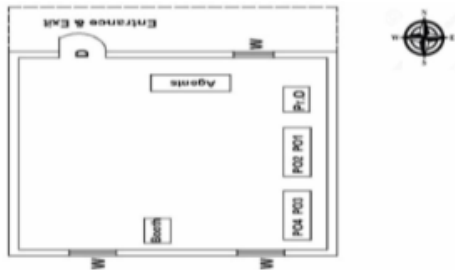

Google Map View

Polling Station Building Front View

Polling Station Front View

Cad View

Key MAP View

Scale:- 1:100cm

Minimum Basic Facility(Please)	Water	Ramp	Plug Points	Toilet	Health Care
✓	✓	✓	✓	✓	✓

(a) Landmarks