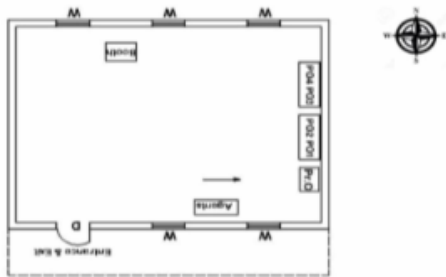

Google Map View

Polling Station Building Front View

Polling Station Front View

Cad View

Key MAP View

Scale:- 1:100cm

Minimum Basic Facility(Please)	Water	Ramp	Plug Points	Toilet	Health Care
✓	✓	✓	✓	✓	✓

(a) Landmarks