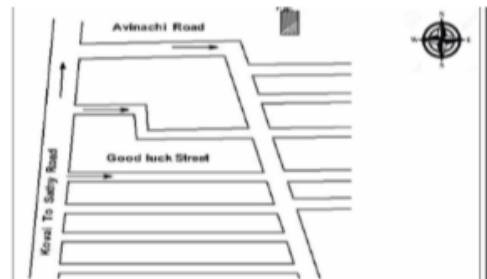

- (a) Landmarks
- (b) Road names
- (c) Traffic flow