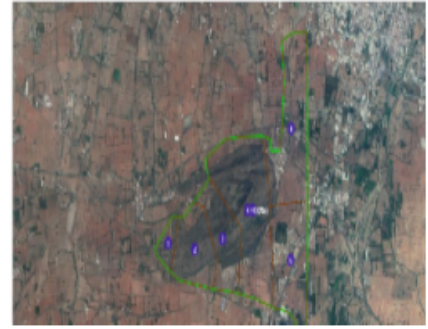

Nazri Naksha

Google Map View