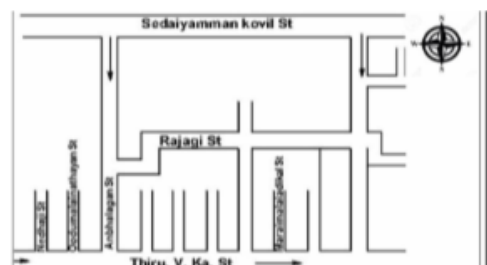

- (a) Landmarks
- (b) Road names
- (c) Traffic flow