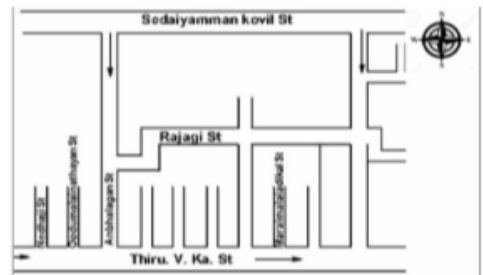

- (a) Landmarks
- (b) Road names
- (c) Traffic flow