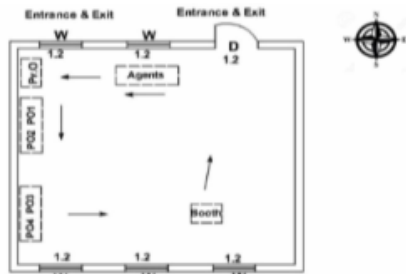

Polling Station Front View

256 - P.U.E. School, konamoolai - 638402

256 - P.U.E. School, konamoolai - 638402

Cad View

Key MAP View

Scale:- 1:100cm

Minimum Basic Facility(Please)	Water	Ramp	Plug Points	Toilet	Health Care
✓	✓	✓	✓	✓	✓