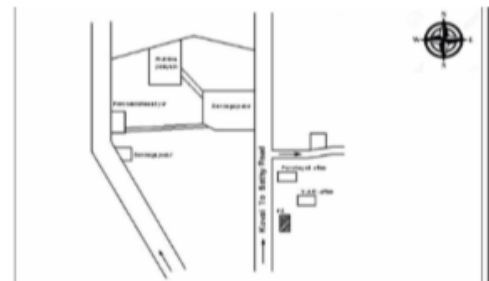

Google Map View

Polling Station Building Front View

Polling Station Front View

Cad View

Key MAP View

Scale:- 1:100cm

Minimum Basic Facility(Please)	Water	Ramp	Plug Points	Toilet	Health Care
✓	✓	✓	✓	✓	✓

- (a) Landmarks
- (b) Road names
- (c) Traffic flow