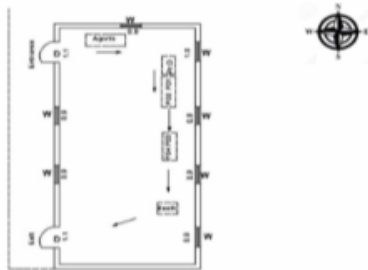

Google Map View

Polling Station Building Front View

Polling Station Front View

Cad View

Key MAP View

Scale:- 1:100cm

Minimum Basic Facility(Please)	Water	Ramp	Plug Points	Toilet	Health Care
✓	✓	✓	✓	✓	✓

- (a) Landmarks
- (b) Road names
- (c) Traffic flow