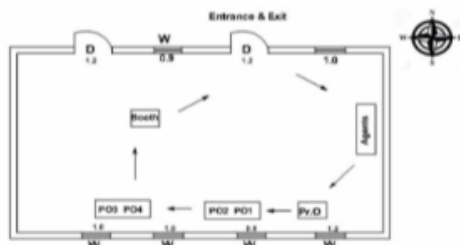

Google Map View

Polling Station Building Front View

Polling Station Front View

Cad View

Key MAP View

Scale:- 1:100cm

Minimum Basic Facility(Please	Water	Ramp	Plug Points	Toilet	Health Care
✓	✓	✓	✓	✓	✓

- (a) Landmarks
- (b) Road names
- (c) Traffic flow