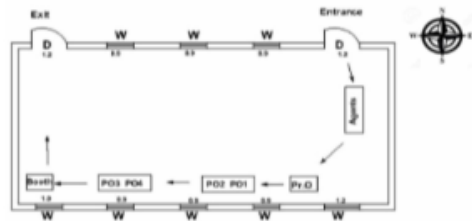

Polling Station Front View

2N7 - P.U.M. School, Kullampalayam - 638454

2N7 - P.U.M. School, Kullampalayam - 638454

Cad View

Key MAP View

Scale:- 1:100cm

Minimum Basic Facility(Please)	Water	Ramp	Plug Points	Toilet	Health Care
✓	✓	✓	✓	✓	✓