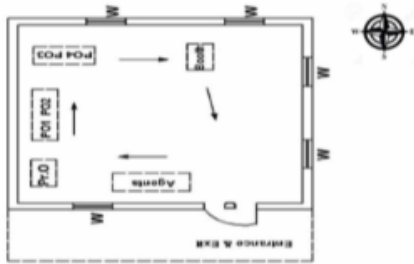

**Polling Station Building Front View**

**Polling Station Front View**

**Cad View**

**Key MAP View**

Scale:- 1:100cm

Minimum Basic Facility(Please ✓)	Water	Ramp	Plug Points	Toilet	Health Care
✓	✓	✓	✓	✓	✓

- (a) Landmarks
- (b) Road names
- (c) Traffic flow