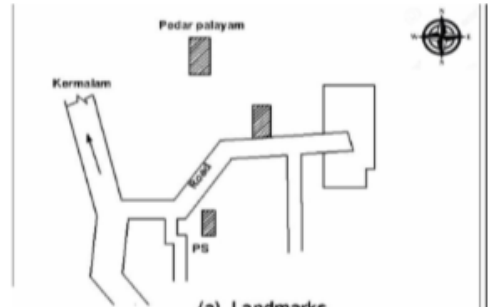

**Polling Station Building Front View**

**Polling Station Front View**

**Cad View**

**Key MAP View**

Scale:- 1:100cm

Minimum Basic Facility(Please ✓)	Water	Ramp	Plug Points	Toilet	Health Care
✓	✓	✓	✓	✓	✓

- (a) Landmarks
- (b) Road names
- (c) Traffic flow