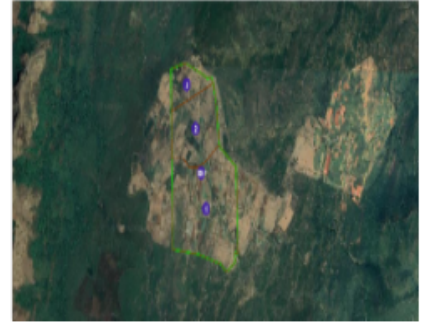

Nazri Naksha

Google Map View