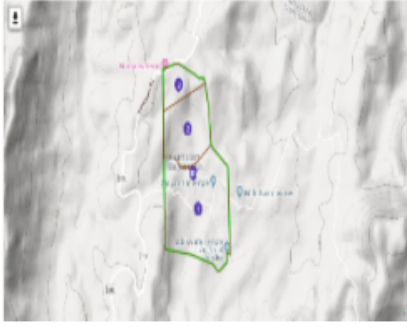

Nazri Naksha

Google Map View