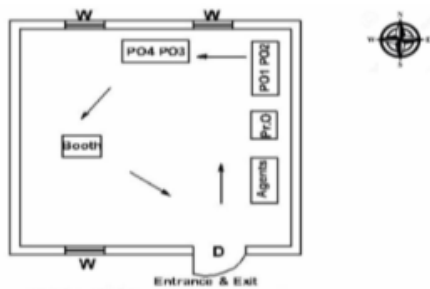

Google Map View

Polling Station Building Front View

Polling Station Front View

Cad View

Key MAP View

Scale:- 1:100CM

Minimum Basic Facility(Please	Water	Ramp	Plug Points	Toilet	Health Care
✓	✓	✓	✓	✓	✓

- (a) Landmarks
- (b) Road names
- (c) Traffic flow