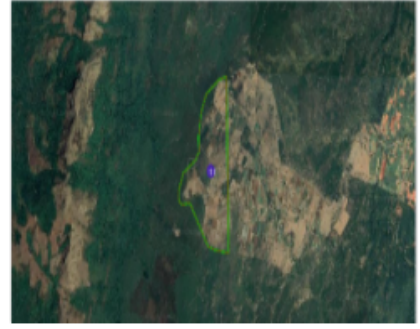

Nazri Naksha

Google Map View