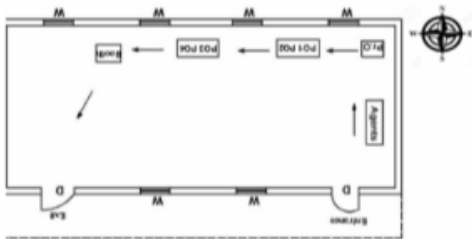

Google Map View

Polling Station Building Front View

Polling Station Front View

Cad View

Key MAP View

Scale:- 1:100cm

Minimum Basic Facility(Please)	Water	Ramp	Plug Points	Toilet	Health Care
✓	✓	✓	✓	✓	✓

- (a) Landmarks
- (b) Road names
- (c) Traffic flow