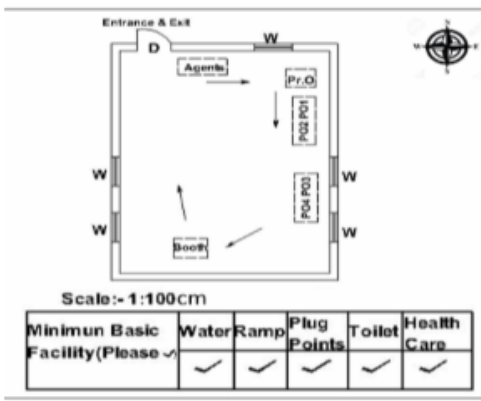

Nazri Naksha

Google Map View

Polling Station Building Front View

Polling Station Front View

Cad View

Key MAP View