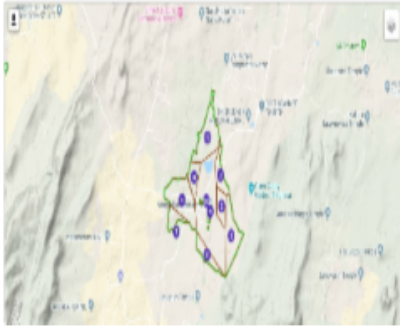

Nazri Naksha

Google Map View