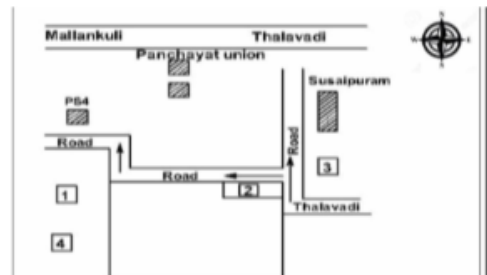

- (a) Landmarks
- (b) Road names
- (c) Traffic flow