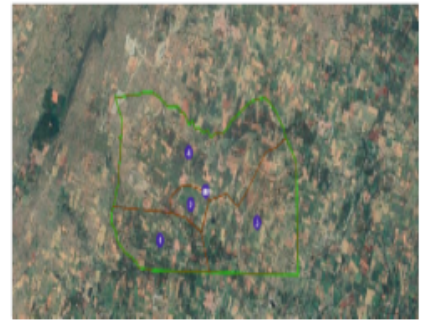

Nazri Naksha

Google Map View