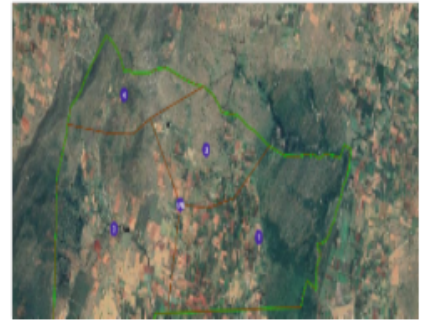

Nazri Naksha

Google Map View