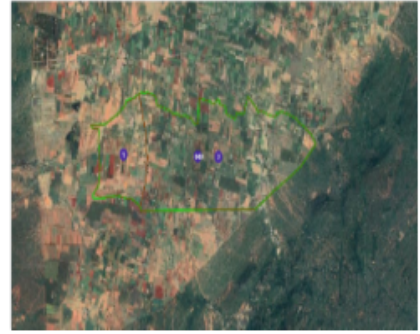

Nazri Naksha

Google Map View