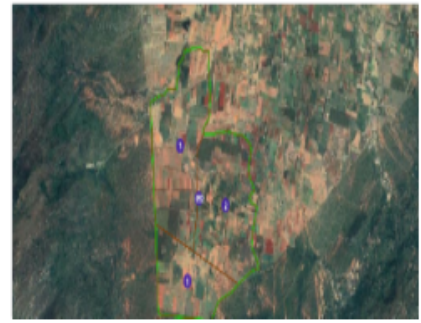

Nazri Naksha

Google Map View