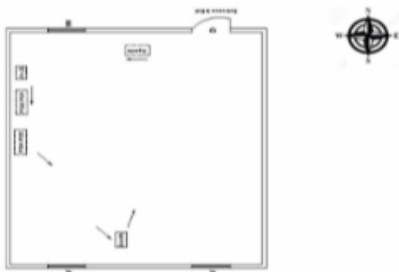

Google Map View

Polling Station Building Front View

Polling Station Front View

Cad View

Key MAP View

Scale:- 1:100cm

Minimum Basic Facility(Please)	Water	Ramp	Plug Points	Toilet	Health Care
✓	✓	✓	✓	✓	✓

- (a) Landmarks
- (b) Road names
- (c) Traffic flow