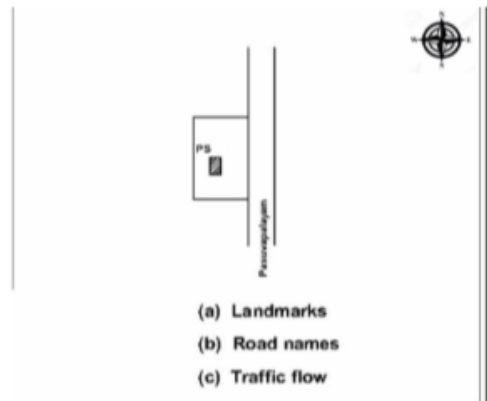

Google Map View

Polling Station Building Front View

Polling Station Front View

Cad View

Key MAP View

Scale:- 1:100cm

Minimum Basic Facility(Please)	Water	Ramp	Plug Points	Toilet	Health Care
✓	✓	✓	✓	✓	✓

- (a) Landmarks
- (b) Road names
- (c) Traffic flow