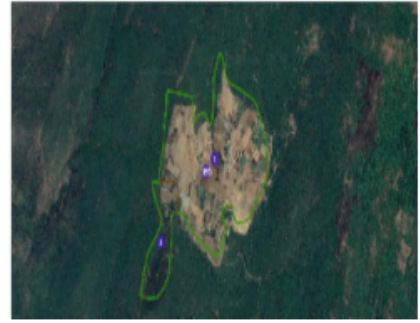

Nazri Naksha

Google Map View

Polling Station Front View