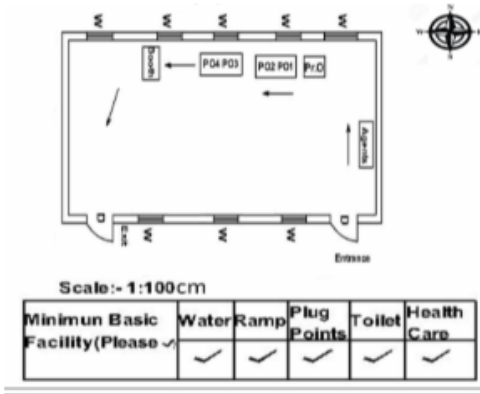

Nazri Naksha

Google Map View

Polling Station Building Front View

Polling Station Front View

Cad View

Key MAP View