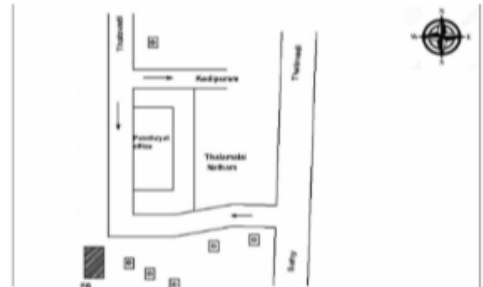

Google Map View

Polling Station Building Front View

Polling Station Front View

Cad View

Key MAP View

Scale:- 1:100cm

Minimum Basic Facility(Please)	Water	Ramp	Plug Points	Toilet	Health Care
✓	✓	✓	✓	✓	✓

- (a) Landmarks
- (b) Road names
- (c) Traffic flow