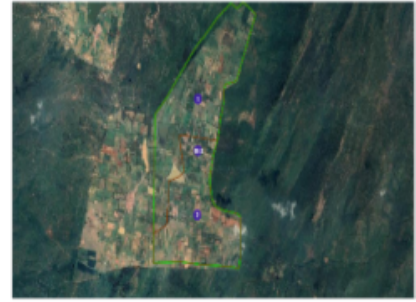

Nazri Naksha

Google Map View