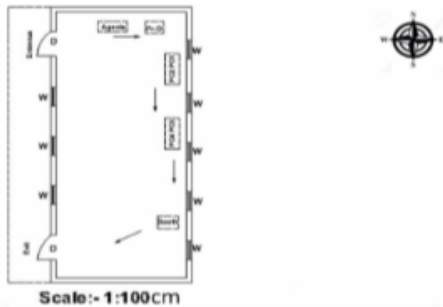

Google Map View

Polling Station Building Front View

Polling Station Front View

Cad View

Key MAP View

Scale:- 1:100cm

Minimum Basic Facility(Please)	Water	Ramp	Plug Points	Toilet	Health Care
✓	✓	✓	✓	✓	✓

- (a) Landmarks
- (b) Road names
- (c) Traffic flow