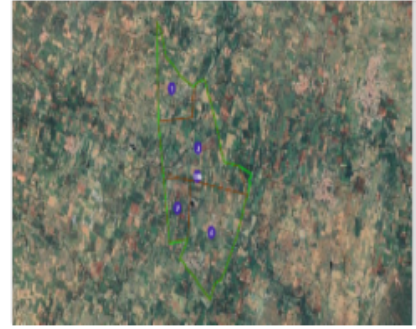

Nazri Naksha

Google Map View