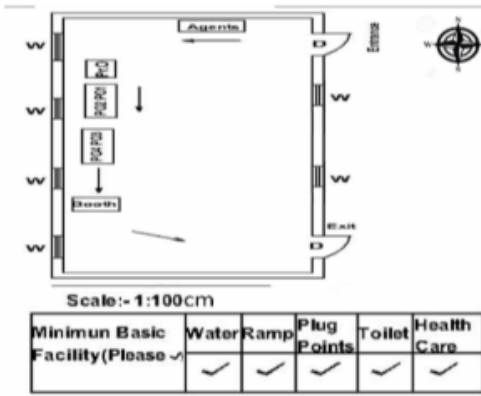

Nazri Naksha

Google Map View

Polling Station Building Front View

Polling Station Front View

Cad View

Key MAP View