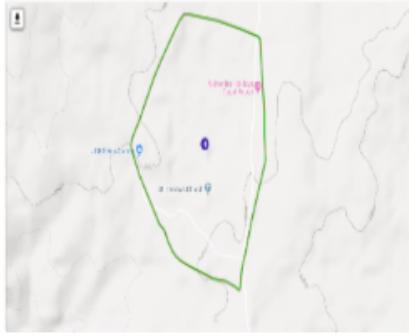

Nazri Naksha

Google Map View