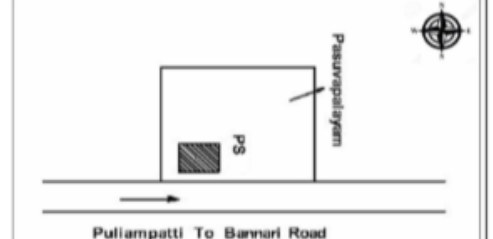

Google Map View

Polling Station Building Front View

Polling Station Front View

Cad View

Key MAP View

Scale:- 1:100cm

Minimum Basic Facility(Please)	Water	Ramp	Plug Points	Toilet	Health Care
✓	✓	✓	✓	✓	✓

- (a) Landmarks
- (b) Road names
- (c) Traffic flow