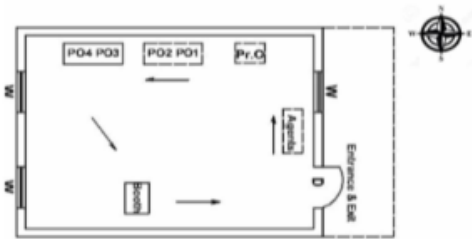

Google Map View

Polling Station Building Front View

Polling Station Front View

Cad View

Key MAP View

Scale:- 1:100cm

Minimum Basic Facility(Please)	Water	Ramp	Plug Points	Toilet	Health Care
✓	✓	✓	✓	✓	✓

- (a) Landmarks
- (b) Road names
- (c) Traffic flow