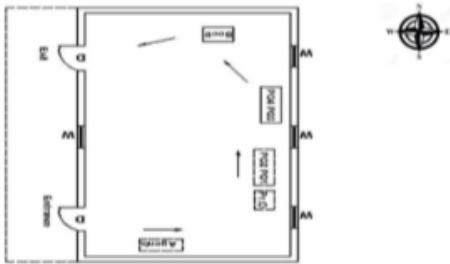

**Google Map View**

**Polling Station Building Front View**

**Polling Station Front View**

**Cad View**

**Key MAP View**

Scale:- 1:100cm

Minimum Basic Facility(Please)	Water	Ramp	Plug Points	Toilet	Health Care
✓	✓	✓	✓	✓	✓