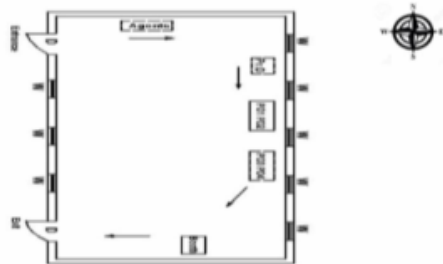

**Google Map View**

**Polling Station Building Front View**

**Polling Station Front View**

**Cad View**

**Key MAP View**

Scale:- 1:100cm

Minimum Basic Facility(Please	Water	Ramp	Plug Points	Toilet	Health Care
✓	✓	✓	✓	✓	✓