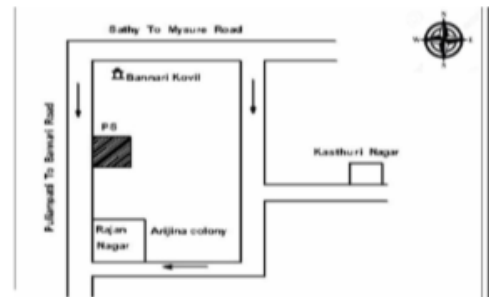

Google Map View

Polling Station Building Front View

Polling Station Front View

Cad View

Key MAP View

Scale:- 1:100cm

Minimum Basic Facility(Please)	Water	Ramp	Plug Points	Toilet	Health Care
✓	✓	✓	✓	✓	✓

- (a) Landmarks
- (b) Road names
- (c) Traffic flow