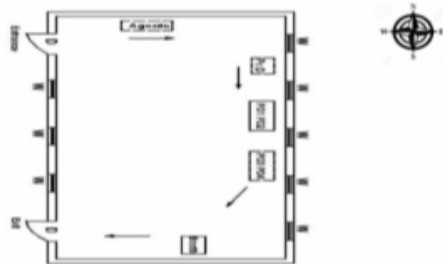

Google Map View

Polling Station Building Front View

Polling Station Front View

Cad View

Key MAP View

Scale:- 1:100cm

Minimum Basic Facility(Please)	Water	Ramp	Plug Points	Toilet	Health Care
✓	✓	✓	✓	✓	✓

- (a) Landmarks
- (b) Road names
- (c) Traffic flow