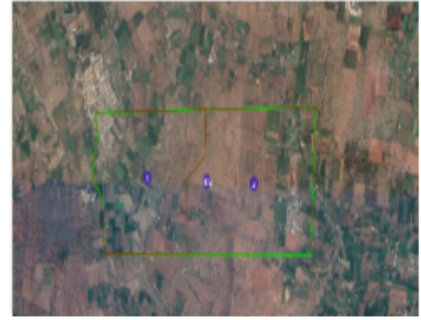

Nazri Naksha

Google Map View