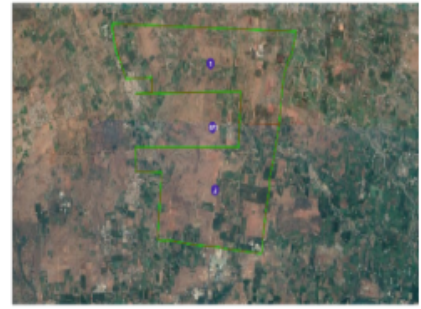

Nazri Naksha

Google Map View