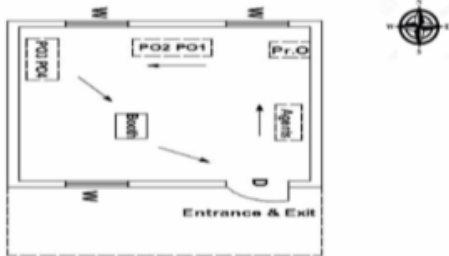

Cad View

Key MAP View

Scale:- 1:100cm

Minimum Basic Facility(Please)	Water	Ramp	Plug Points	Toilet	Health Care
✓	✓	✓	✓	✓	✓

Scale:- 1:100cm

Minimum Basic Facility(Please)	Water	Ramp	Plug Points	Toilet	Health Care
✓	✓	✓	✓	✓	✓