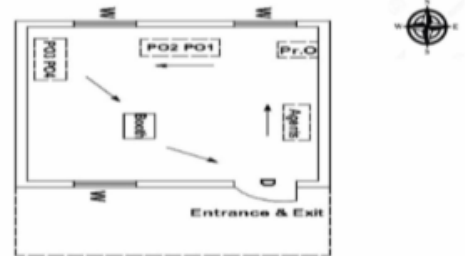

Cad View

Key MAP View

Scale:- 1:100cm

Minimum Basic Facility(Please)	Water	Ramp	Plug Points	Toilet	Health Care
✓	✓	✓	✓	✓	✓

Scale:- 1:100cm

Minimum Basic Facility(Please)	Water	Ramp	Plug Points	Toilet	Health Care
✓	✓	✓	✓	✓	✓