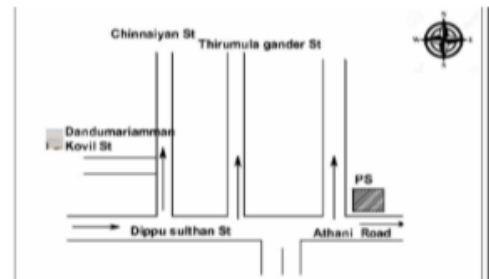

Google Map View

Polling Station Building Front View

Polling Station Front View

Cad View

Key MAP View

Scale:- 1:100cm

Minimum Basic Facility (Please)	Water	Ramp	Plug Points	Toilet	Health Care
✓	✓	✓	✓	✓	✓

- (a) Landmarks
- (b) Road names
- (c) Traffic flow