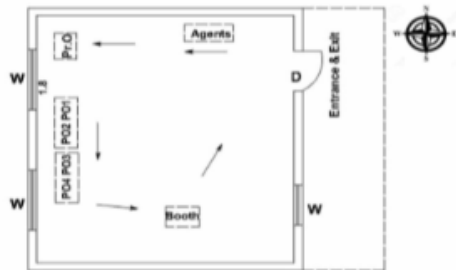

Google Map View

Polling Station Building Front View

Polling Station Front View

Cad View

Key MAP View

Scale:- 1:100cm

Minimum Basic Facility (Please)	Water	Ramp	Plug Points	Toilet	Health Care
✓	✓	✓	✓	✓	✓

- (a) Landmarks
- (b) Road names
- (c) Traffic flow