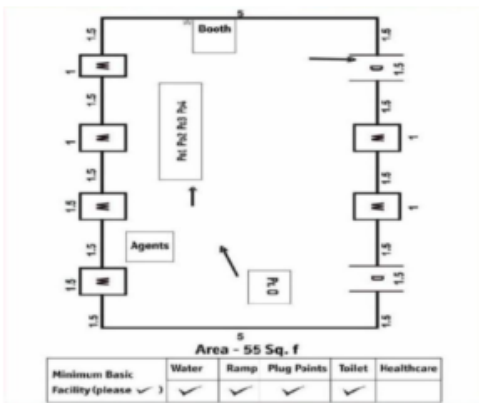

Nazri Naksha

Google Map View

Cad View