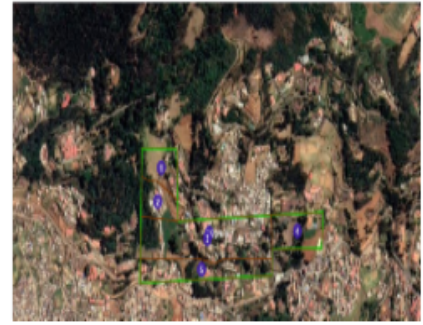

Nazri Naksha

Google Map View