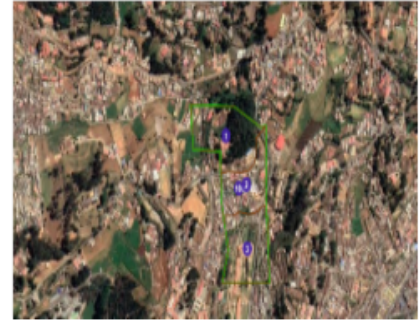

Nazri Naksha

Google Map View