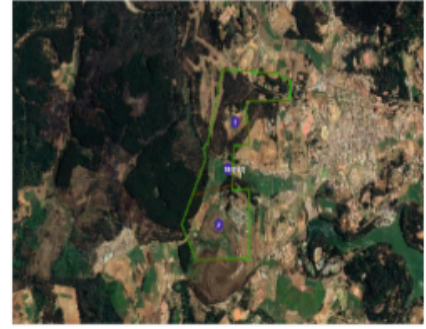

Nazri Naksha

Google Map View