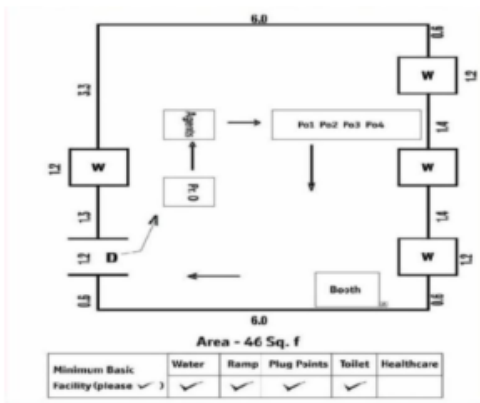

Nazri Naksha

Google Map View

Polling Station Building Front View

Polling Station Front View

Cad View

Key MAP View