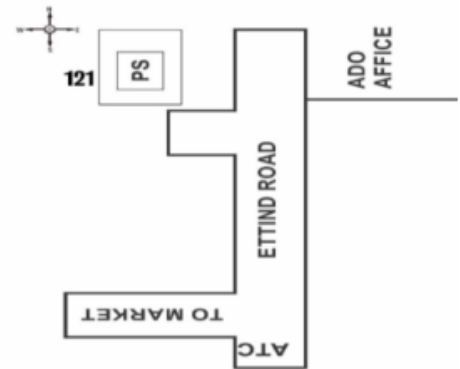

Nazri Naksha

Google Map View

Polling Station Building Front View

Polling Station Front View

Cad View

Key MAP View

Minimum Basic Facility (please ✓)	Water	Ramp	Plug Points	Toilet	Healthcare
✓	✓	✓	✓	✓