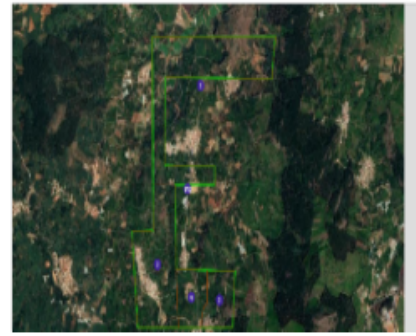

Nazri Naksha

Google Map View