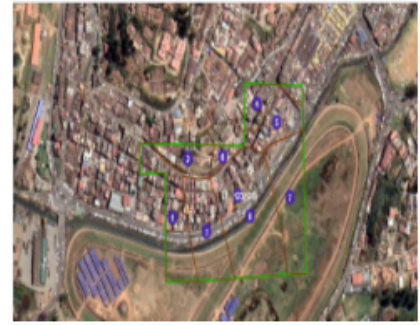

Nazri Naksha

Google Map View