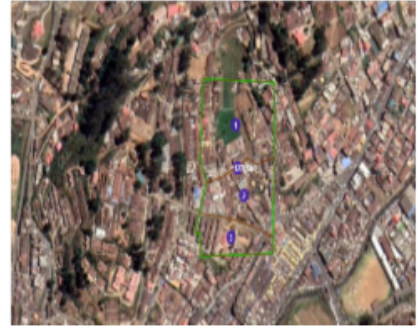

Nazri Naksha

Google Map View