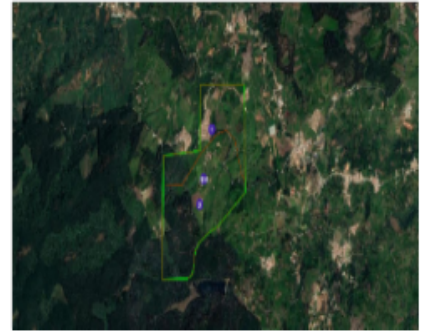

Nazri Naksha

Google Map View